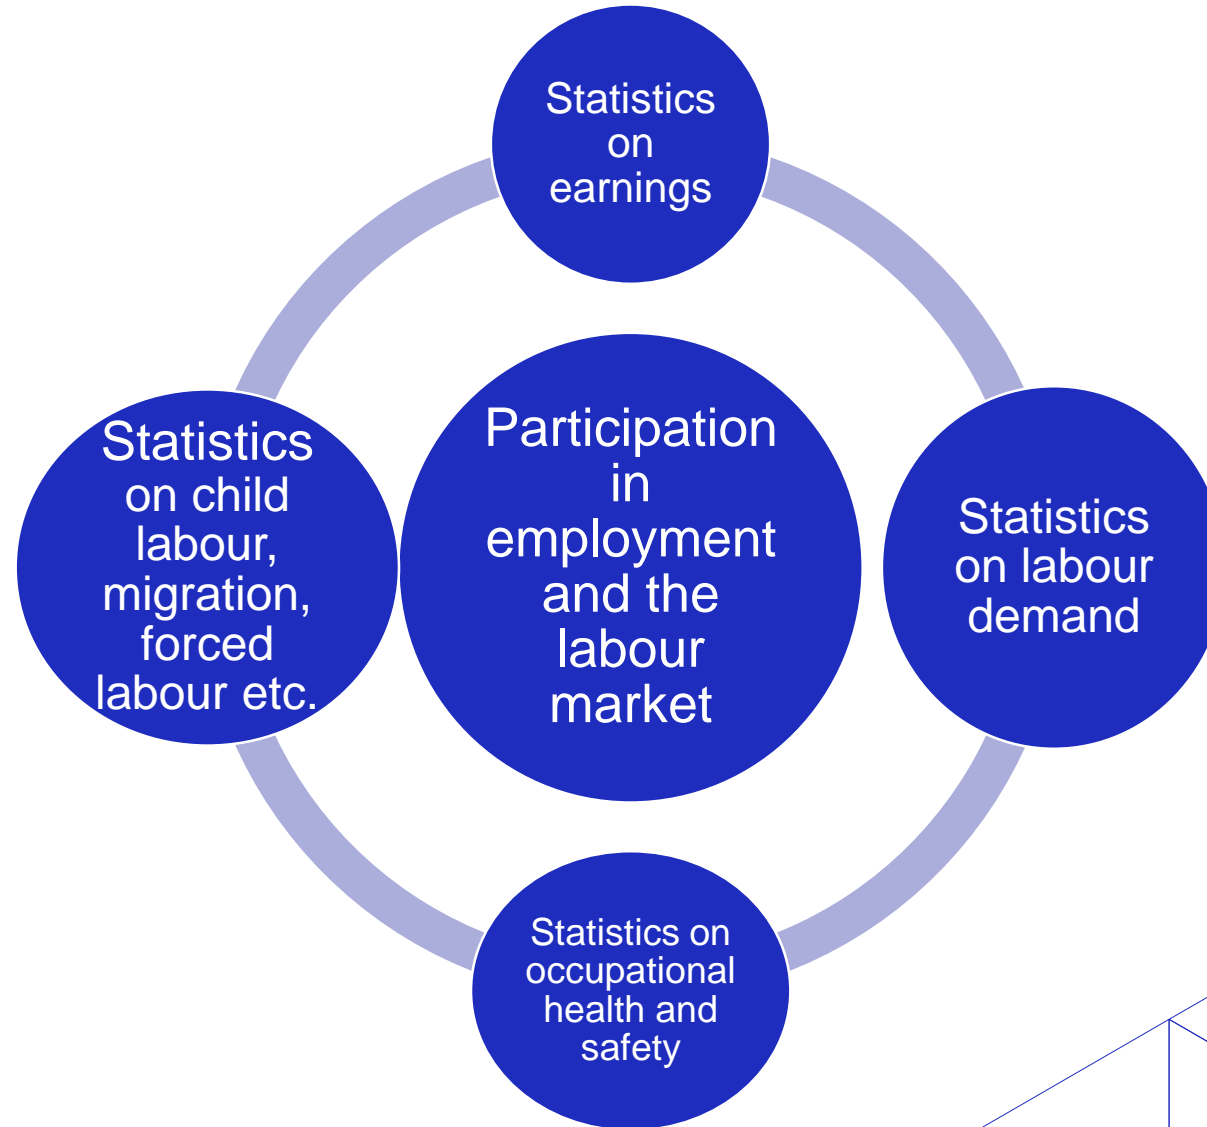

Labour Force Statistics

**Seventh Meeting of the Steering
Committee of the Arab Statistics Initiative**

11th November 2020

System of labour force statistics - scope

Decent work indicator framework

SDG indicator framework

Various resolutions, recommendations, guidelines, conventions

System of labour force statistics - sources

Labour force survey

- Designed to apply latest statistical standards with representative samples

Other household surveys

- General – e.g. Census of Population, income and expenditure surveys
- Specialised/focussed - Mixed surveys for informality, child labour surveys etc., time-use

Establishment surveys

- Earnings and labour demand in formal sector in particular