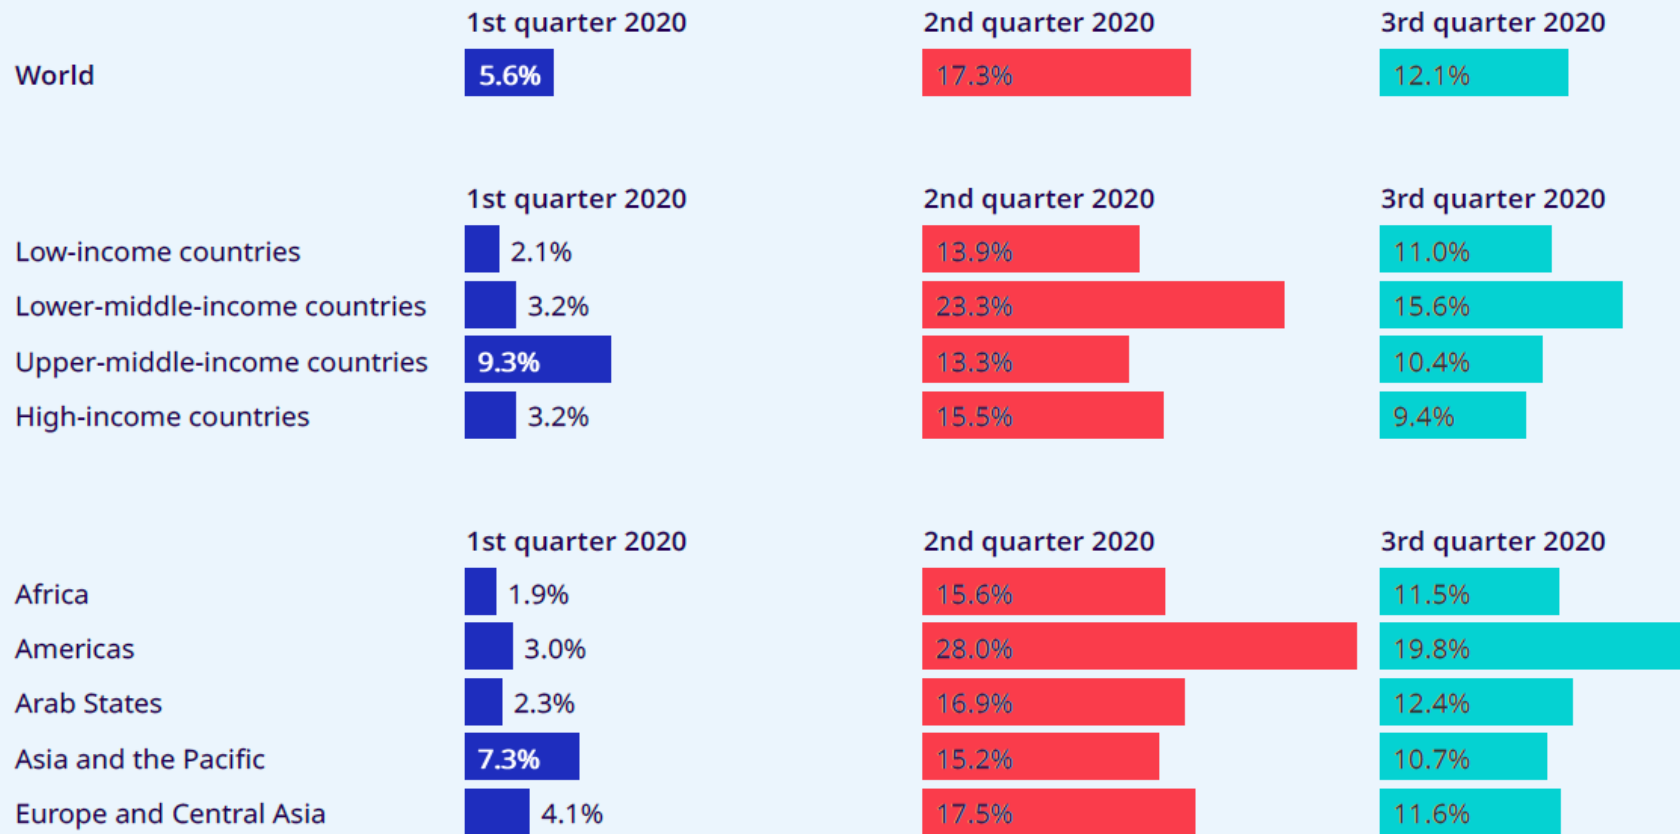

COVID-19 Impacts – ILO COVID-19 nowcasting

► **Figure 3. Working-hour losses, world and by region and income group, first, second and third quarters of 2020 (percentage)**